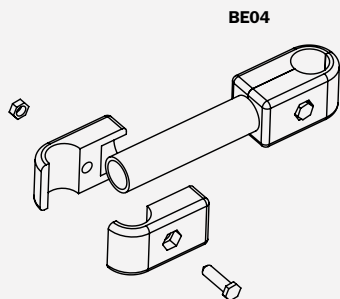

ART.  
**BB0511**

ART.

**BB0411**

railing®  
fontanot

BA01  
BA04

H=100 cm (39<sup>3</sup>/<sub>8</sub>"")

L=33 cm (13 1/8"")

ART.

# BD0211

ART.  
**BE0211**

BB01  
BB02  
BB04  
BB05

ART.  
**BE0411**

**BE04**

BB01  
BB02

ART.  
**BA0401**

---