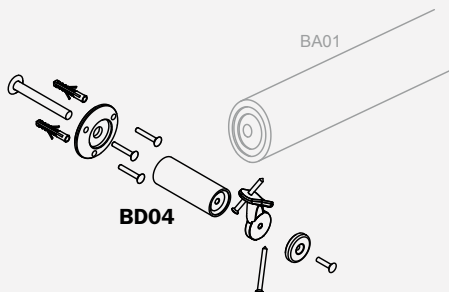

ART.  
**BB0511**

ART.

**BB0411**

railing®  
fontanot

BA01  
BA04

H=100 cm (39<sup>3</sup>/<sub>8</sub>"")

L=33 cm (13 1/8"")

ART.

# BD0111

railing®  
fontanot

ART.

# BD0211

ART.  
**BE0211**

BB01  
BB02  
BB04  
BB05

ART.  
**BE0411**

**BE04**

BB01  
BB02

ART.  
**BA0401**

---

ART.  
**BA0511**

ART.  
**BA0611**

ART.  
**BD0411**

ART.  
**BE0311**

ART.