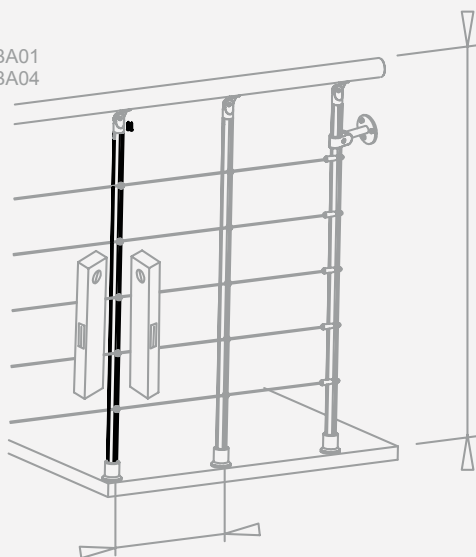

ART.  
**BB0511**

ART.

**BB0411**

railing®  
fontanot

BA01  
BA04

H=100 cm (39<sup>3</sup>/<sub>8</sub>"")

L=33 cm (13 1/8"")

ART.

# BD0111

railing®  
fontanot

ART.

# BD0211

ART.  
**BE0211**

BB01  
BB02  
BB04  
BB05

ART.  
**BE0411**

**BE04**

BB01  
BB02

ART.  
**BA0401**

---