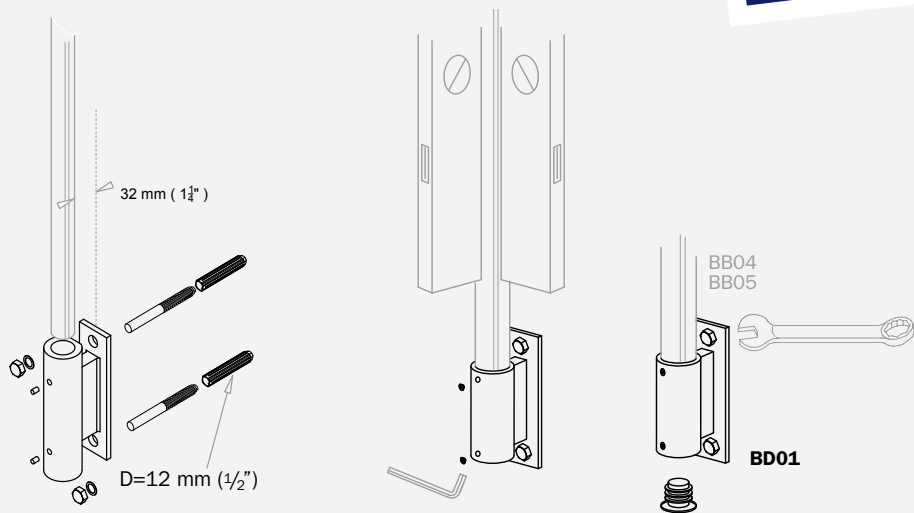

ART.  
**BB0511**

ART.

**BB0411**

railing®  
fontanot

BA01  
BA04

H=100 cm (39<sup>3</sup>/<sub>8</sub>"")

L=33 cm (13 1/8"")

ART.

# BD0111

railing®  
fontanot

ART.

# BD0211

ART.  
**BE0211**

BB01  
BB02  
BB04  
BB05

ART.  
**BE0411**

**BE04**

BB01  
BB02

ART.  
**BA0401**

---