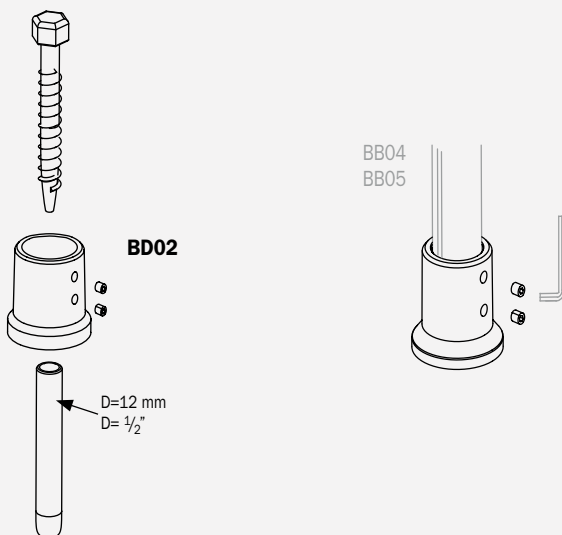

ART.

BD0111

railing®
fontanot

ART.

BD0211