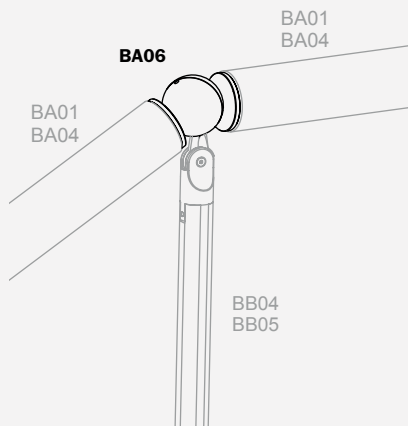

ART.  
**BB0511**

ART.

**BB0411**

railing®  
fontanot

BA01  
BA04

H=100 cm (39<sup>3</sup>/<sub>8</sub>"")

L=33 cm (13 1/8"")

ART.

# BD0111

railing®  
fontanot

ART.

# BD0211

ART.  
**BE0211**

BB01  
BB02  
BB04  
BB05

ART.  
**BE0411**

**BE04**

BB01  
BB02

ART.  
**BA0401**

---

ART.  
**BA0511**

ART.  
**BA0611**

ART.  
**BD0411**

ART.  
**BE0311**

ART.