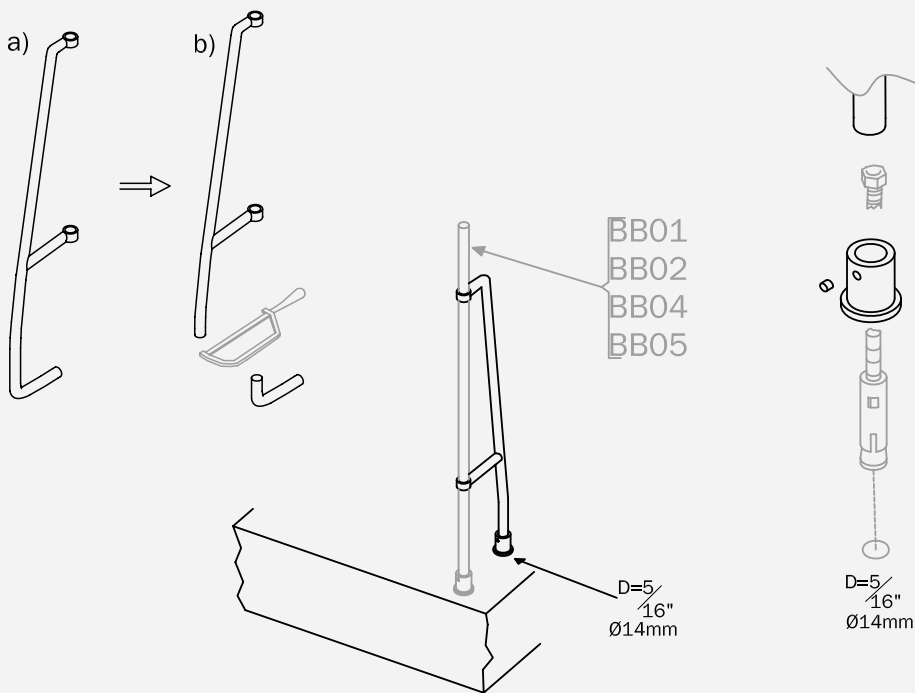

ART.  
**BB0511**

ART.

**BB0411**

railing®  
fontanot

BA01  
BA04

H=100 cm (39<sup>3</sup>/<sub>8</sub>"")

L=33 cm (13 1/8"")

ART.

# BD0211

ART.  
**BE0211**

BB01  
BB02  
BB04  
BB05

ART.  
**BE0411**

**BE04**

BB01  
BB02

ART.  
**BA0401**

---

ART.  
**BA0511**

ART.  
**BA0611**

ART.  
**BD0411**

ART.  
**BE0311**

ART.