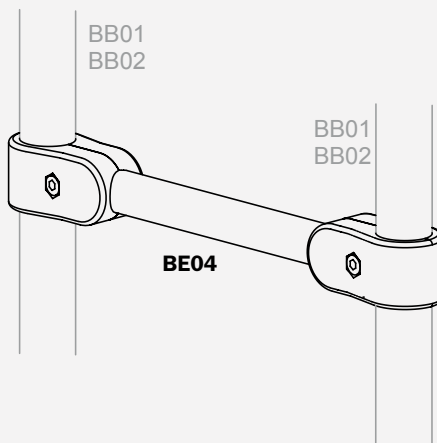

ART.  
**BB0511**

ART.

**BB0411**

railing®  
fontanot

BA01  
BA04

H=100 cm (39<sup>3</sup>/<sub>8</sub>"")

L=33 cm (13 1/8"")

ART.

# BD0111

railing®  
fontanot

ART.

# BD0211

ART.  
**BE0211**

BB01  
BB02  
BB04  
BB05

ART.  
**BE0411**

**BE04**

BB01  
BB02

ART.  
**BA0401**

---